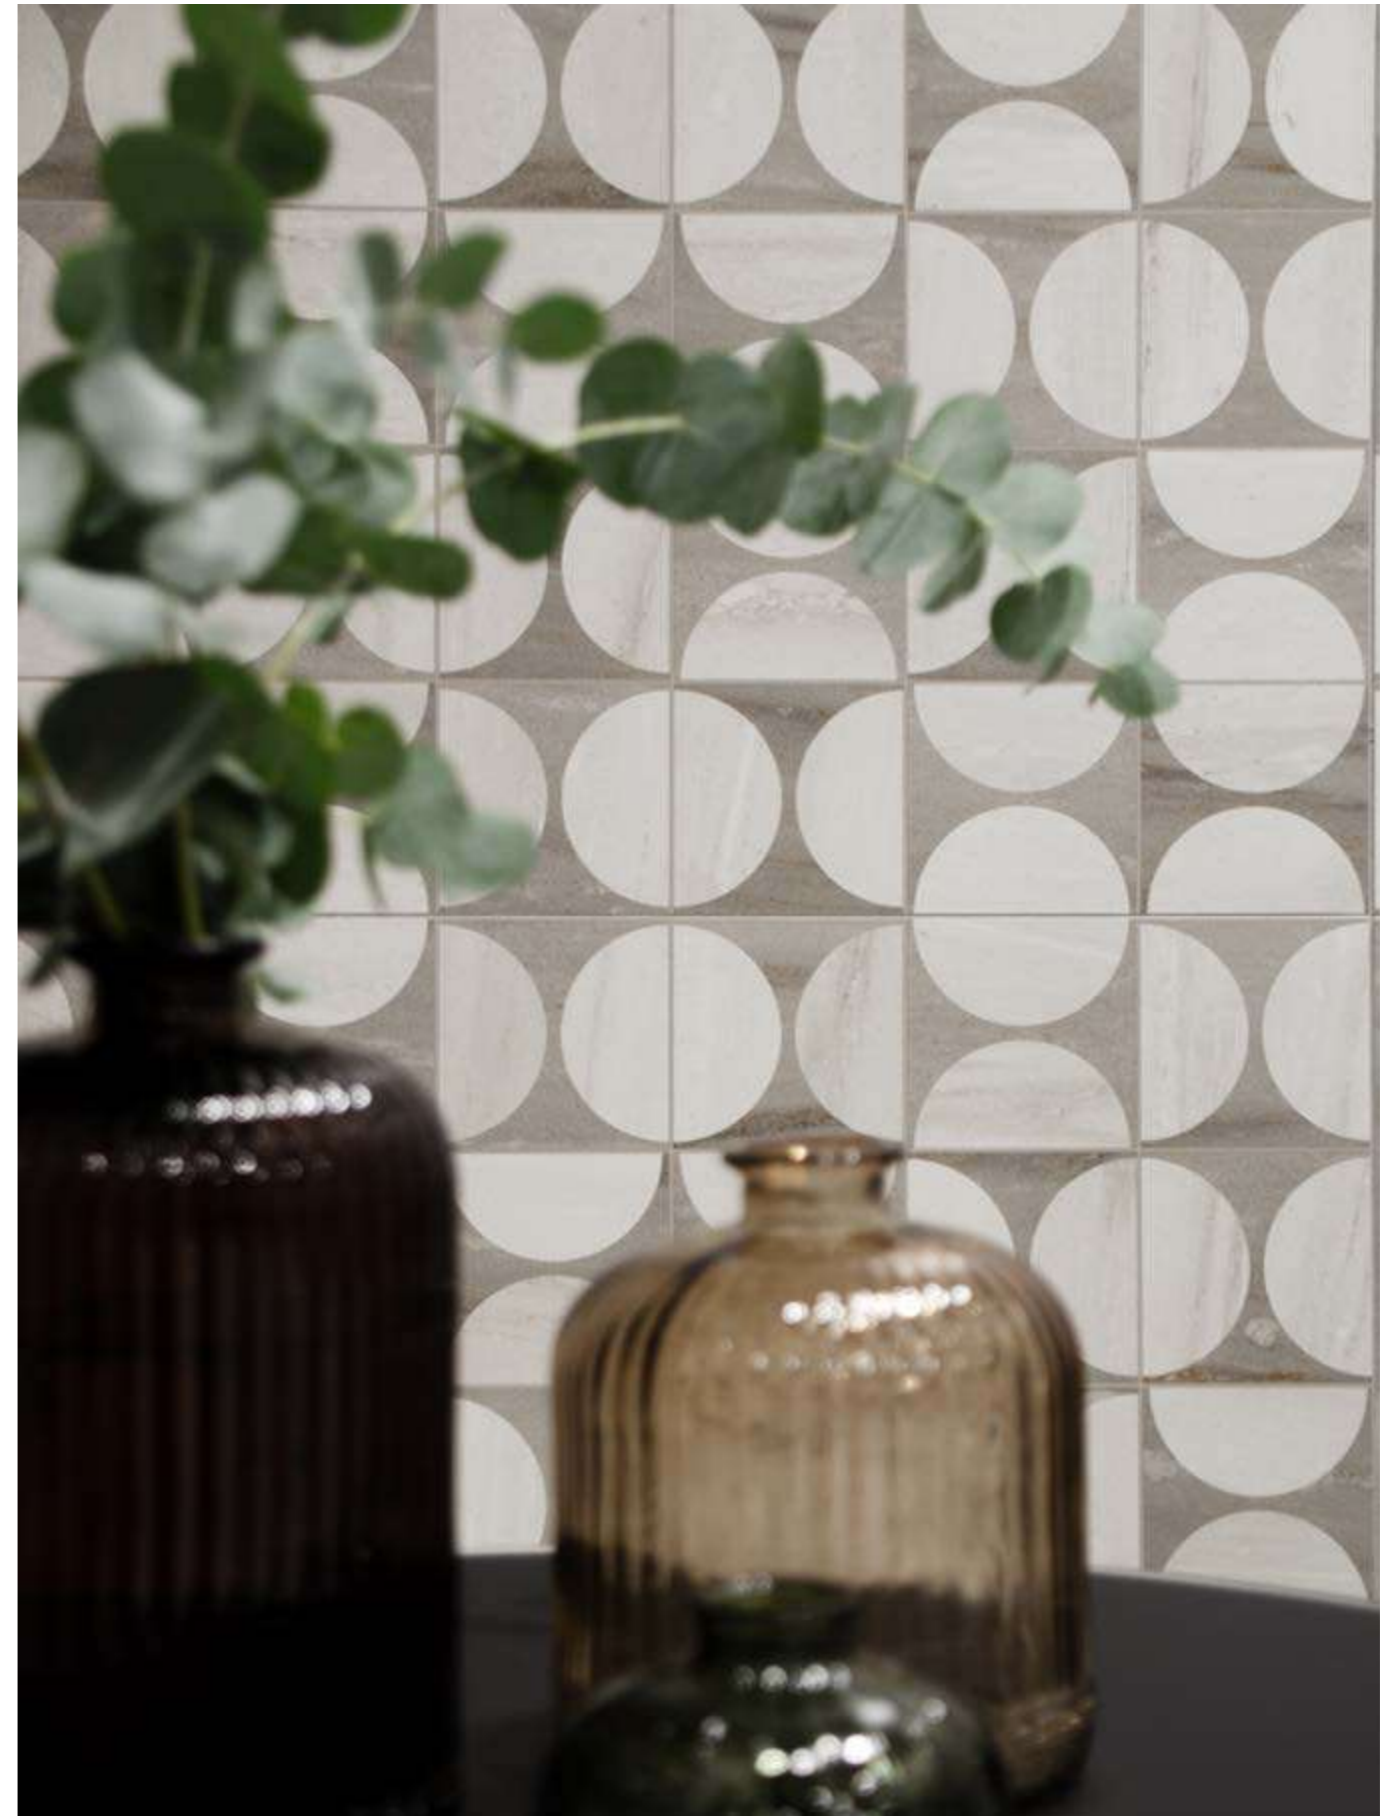

101

Rivestimento . Wall Tile: Hoop Dolomite & Palissandro Ret - SATIN 3D 60x120 . 24"x48"