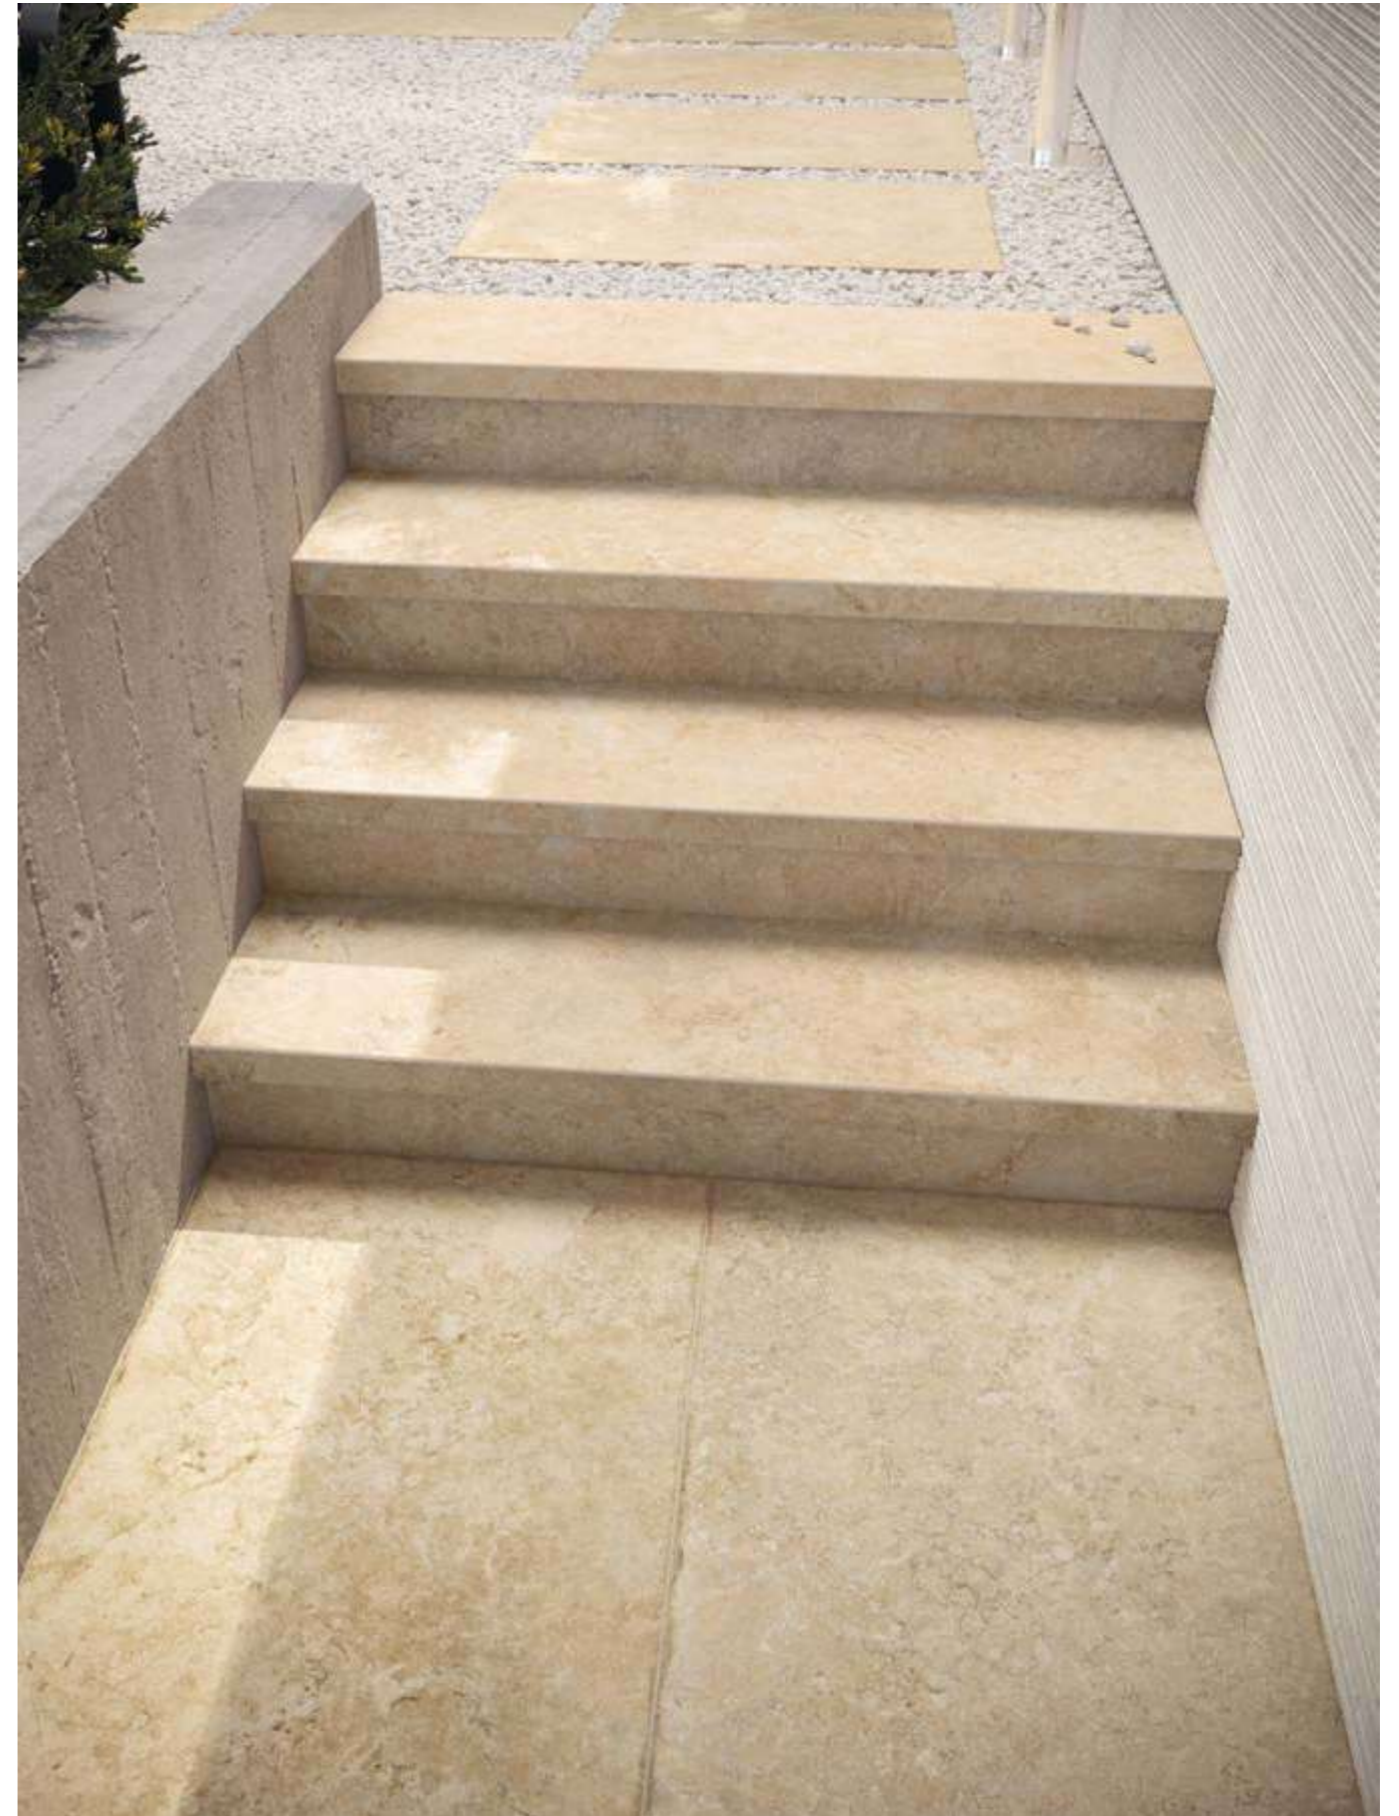

Pavimento . Floor: Beige 60x90 . 24"x36" Ret Chipped - GRIP 20mm / Beige gradino costa retta 33x120 . 13"x48" Ret - GRIP
Rivestimento . Wall tile: Collection Pavé Wall 30.90 Ribbed Bianco 30x90 . 12"x36"