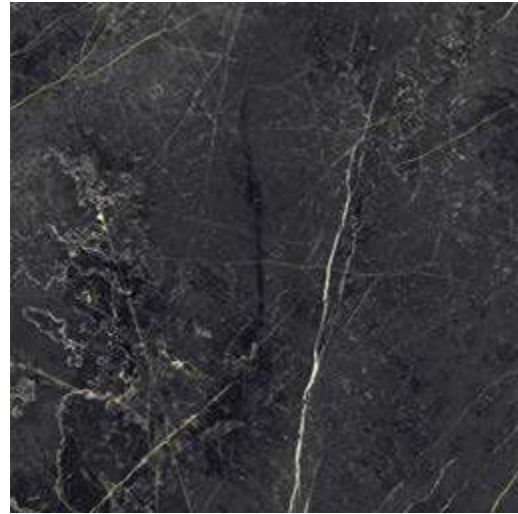

PRESTIGE

GRES PORCELLANATO . PORCELAIN STONEWARE . GRÈS CÉRAME . FEINSTEINZEUG

PORT LAURENT

198343 - 90x90 . 36"x36" PM - 56,70
Ret - SATIN 3D

198353 - 90x90 . 36"x36" PM - 70,00
Ret - LAPPATO