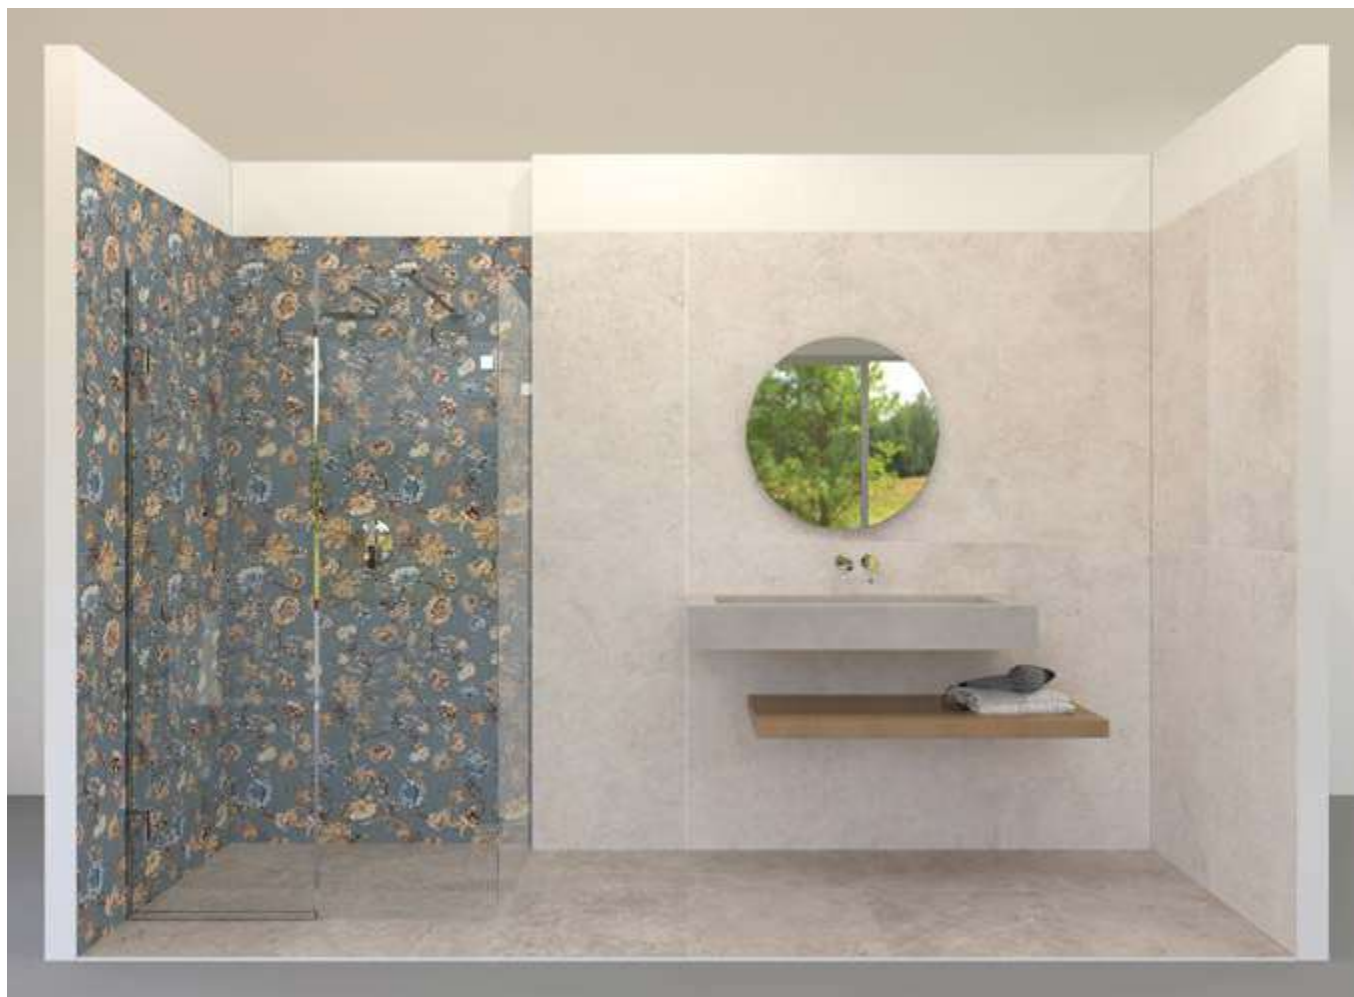

MATERIALE / FURNITURE: