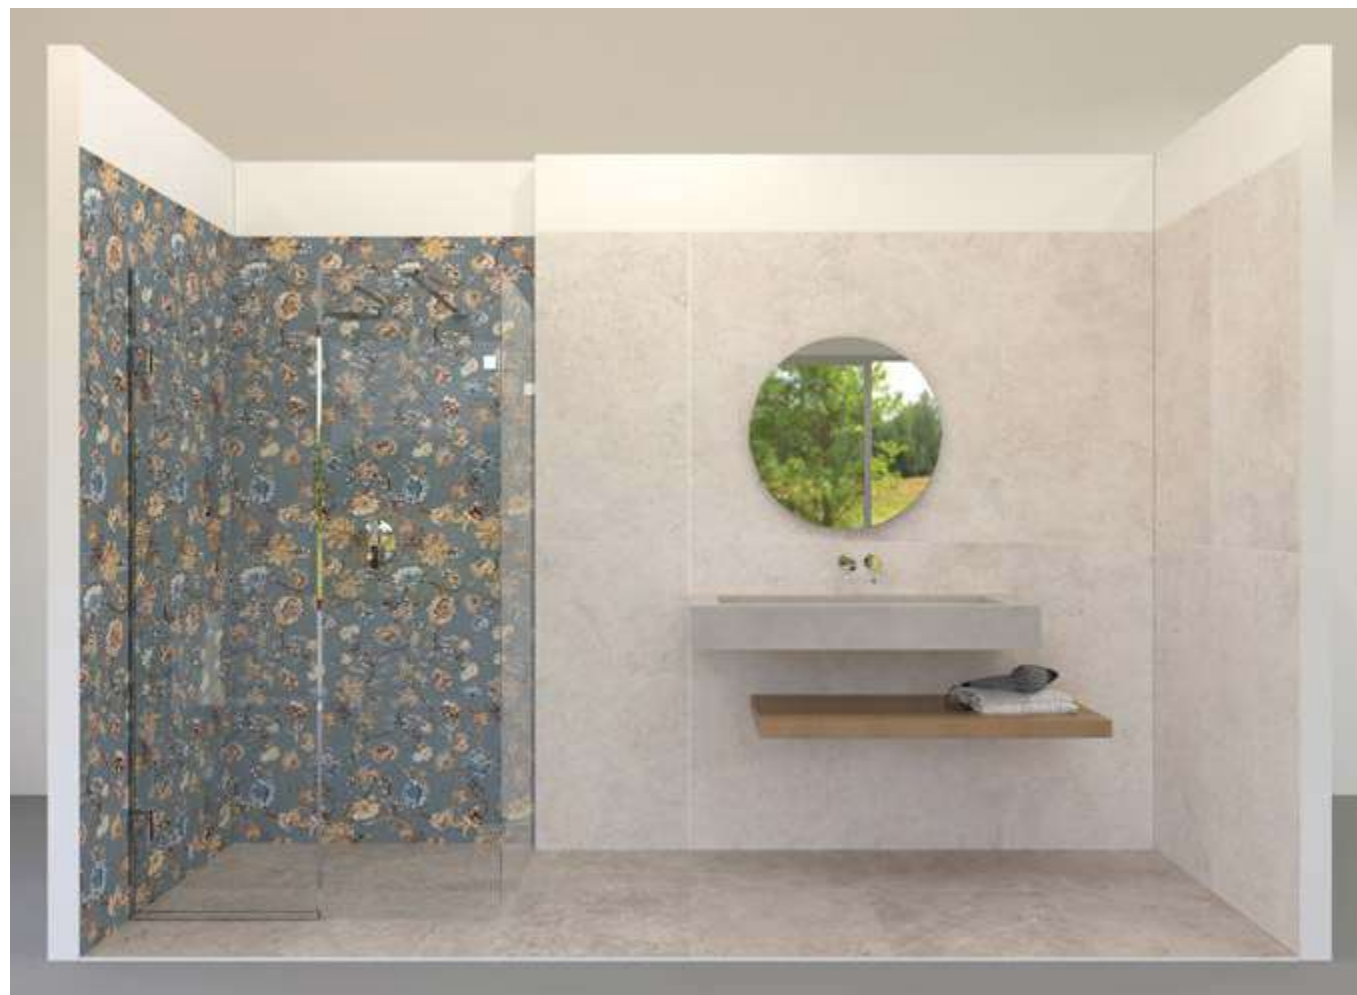

MATERIALE / FURNITURE: