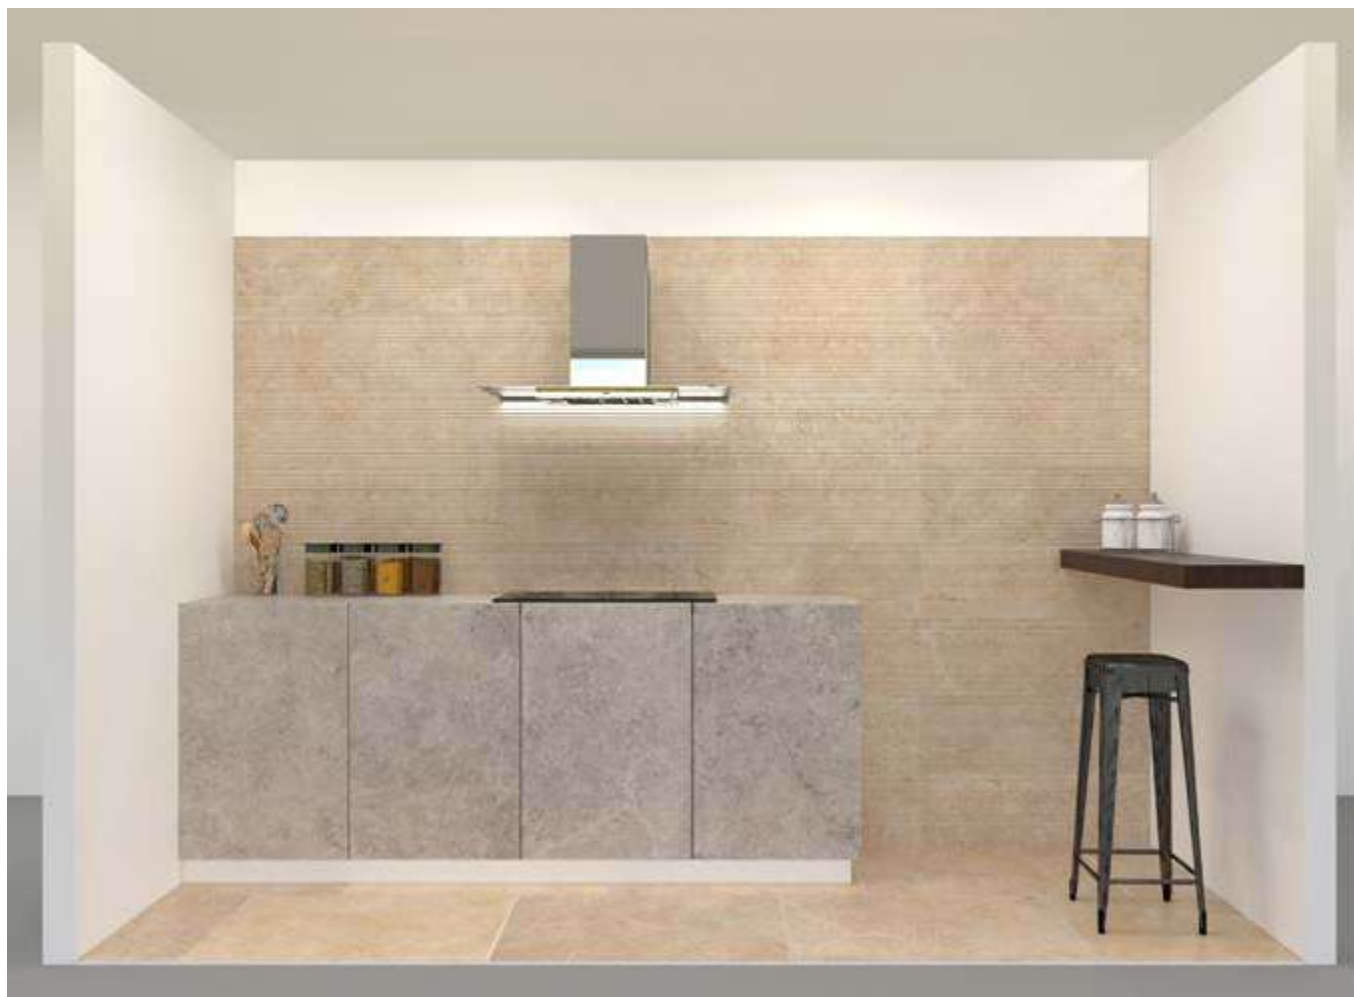

MATERIALE / FURNITURE:

Amboise 60x90
Oro Vintage - Smooth

Amboise 60x90
Grigio Ret - Chipped Smooth

Pavé Wall 30.90 - 30x90
Oro Ret - Ribbed