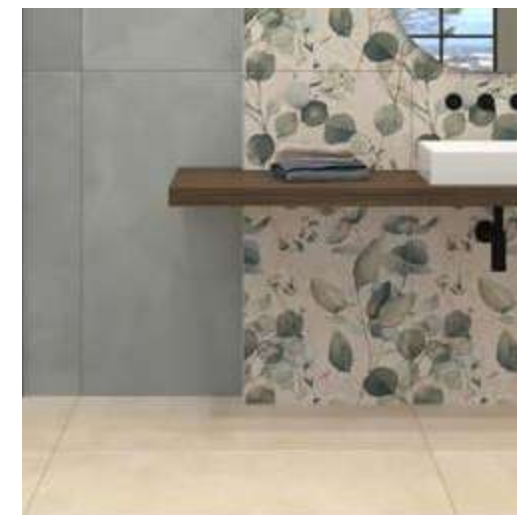

PROGETTO S7- 8x41
Dec. Bloom Nat-Glossy

**MATERIALE / FURNITURE:**

Art - 60x120
Japan Cotton Ret

94_EVO - 60x120
Grigio Cromo . Ret - Matt

94_EVO - 60x120
Nero Fumo . Ret - Matt

**MATERIALE / FURNITURE:**

Art by Sichenia Industrial
Spring 60x120
Ret-SATIN