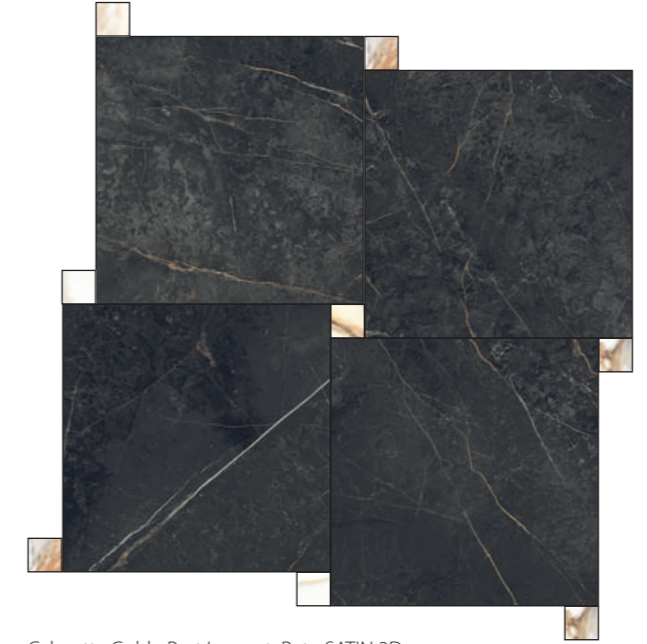

Calacatta Gold - Port Laurent Ret - SATIN 3D
Stucco | Grout: Mapei 119

83