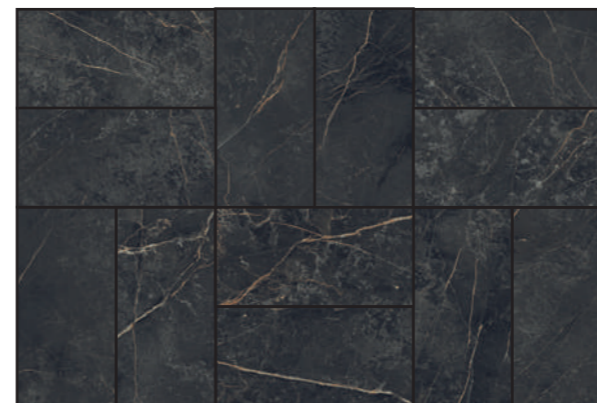

Port Laurent Ret - SATIN 3D
Stucco | Grout: Mapei 119