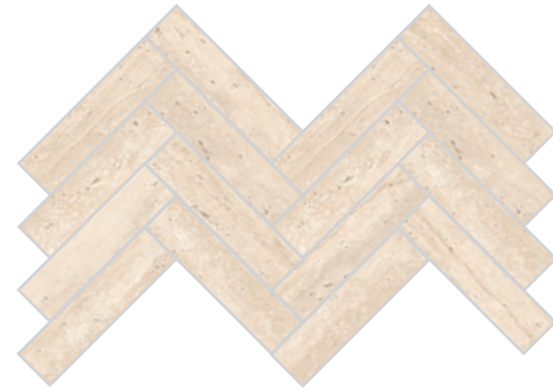

Travertine Ret - SATIN 3D
Stucco | Grout: Mapei 103