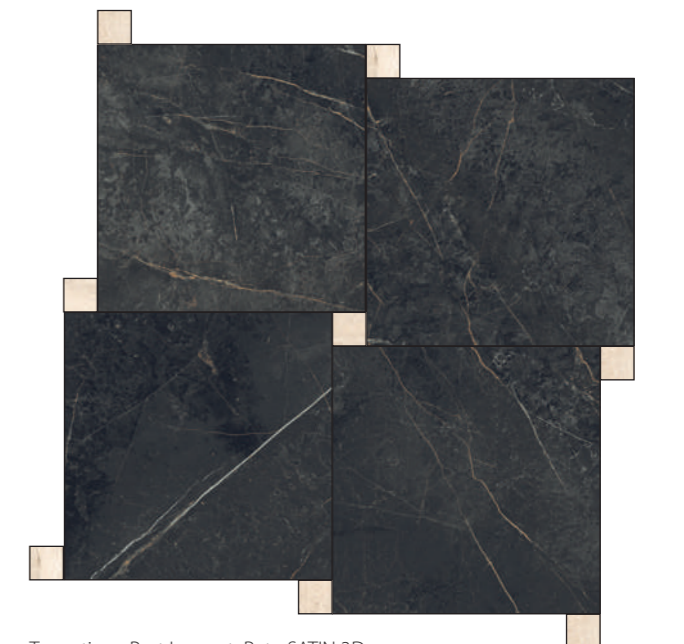

Travertine - Port Laurent Ret - SATIN 3D
Stucco | Grout: Mapei 119