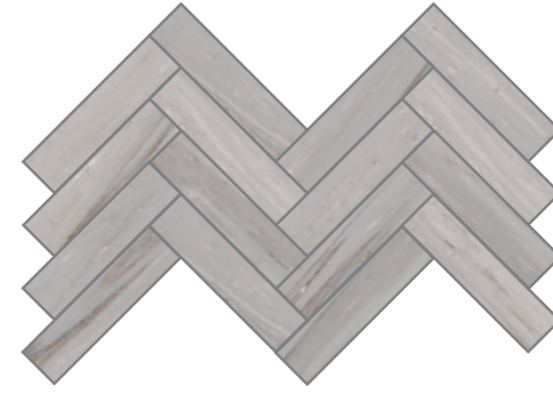

Palissandro Ret - SATIN 3D
Stucco | Grout: Mapei 112