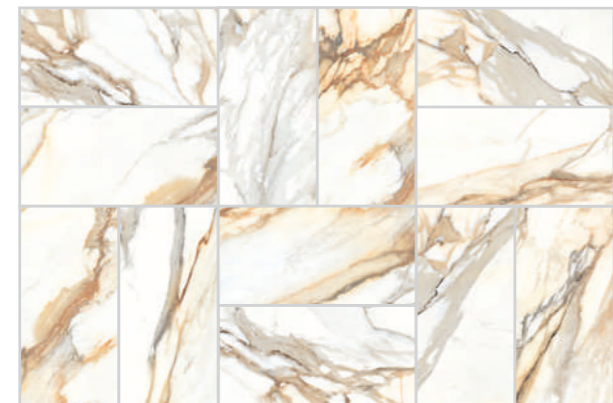

Dolomite Ret - SATIN 3D  
Stucco | Grout: Mapei 119

Palissandro Ret - SATIN 3D  
Stucco | Grout: Mapei 112

Palissandro Ret - SATIN 3D  
Stucco | Grout: Mapei 111

Calacatta Gold Ret - SATIN 3D  
Stucco | Grout: Mapei 103