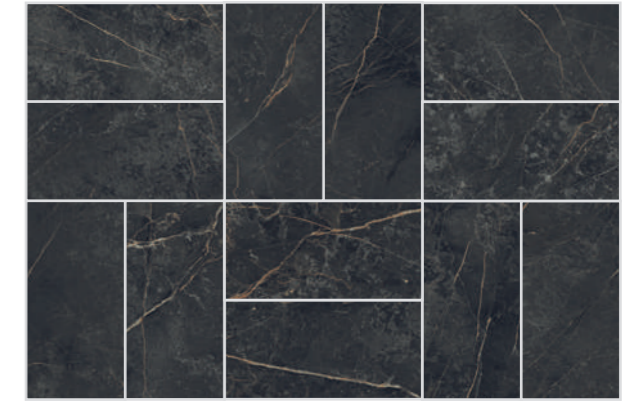

Port Laurent Ret - SATIN 3D
Stucco | Grout: Mapei 111