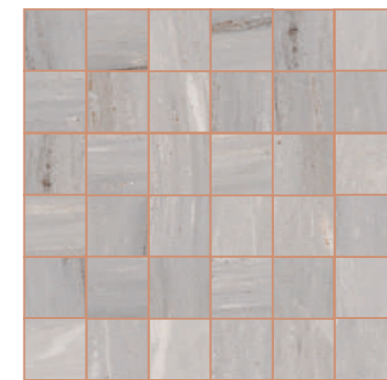

Dolomite Ret - SATIN 3D  
Stucco | Grout: Mapei 110

Dolomite Ret - SATIN 3D  
Stucco | Grout: Mapei 172

Palissandro Ret - SATIN 3D  
Stucco | Grout: Mapei103

Palissandro Ret - SATIN 3D  
Stucco | Grout: Mapei 112