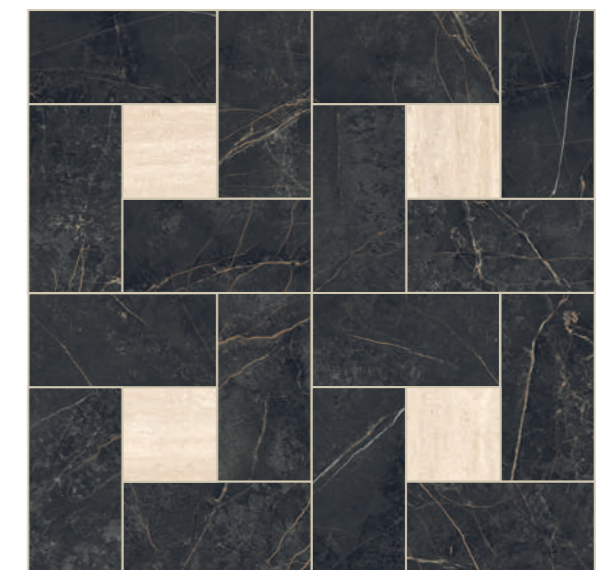

Travertine - Port Laurent Ret - SATIN 3D
Stucco | Grout: Mapei 130