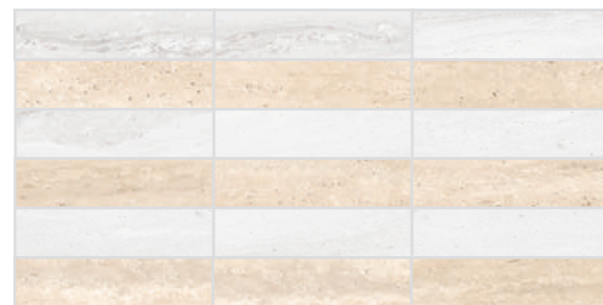

Dolomite - Travertine Ret - SATIN 3D
Stucco | Grout: Mapei 111