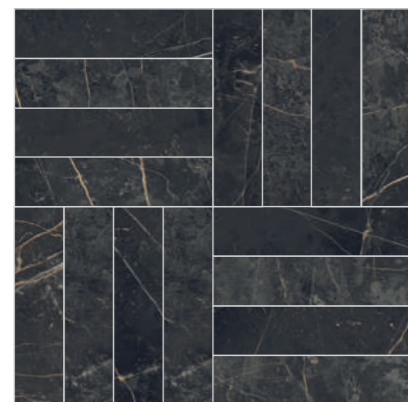

CUT&RECOMPOSE by Prestige

GRES PORCELLANATO . PORCELAIN STONEWARE . GRÉS CÉRAME . FEINSTEINZEUG

TEXTILE

* In fase di ordine specificare i nomi dei colori dei prodotti
* Please specify the names of the products when ordering

Port Laurent Ret - SATIN 3D
Stucco | Grout: Mapei 111