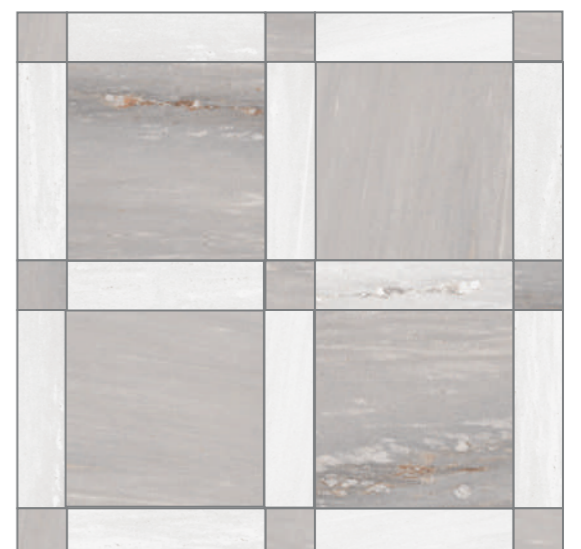

Dolomite - Palissandro Ret - SATIN 3D
Stucco | Grout: Mapei 112