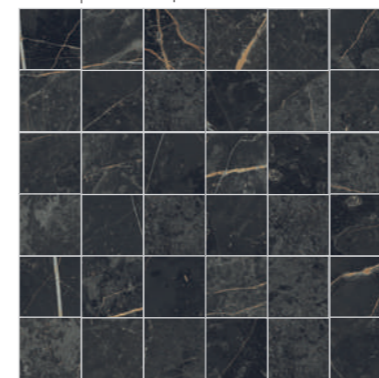

Palissandro Ret - SATIN 3D  
Stucco | Grout: Mapei 141

Calacatta Gold Ret - SATIN 3D  
Stucco | Grout: Mapei 103

Calacatta Gold Ret - SATIN 3D  
Stucco | Grout: Mapei 130

Calacatta Gold Ret - SATIN 3D  
Stucco | Grout: Mapei 110