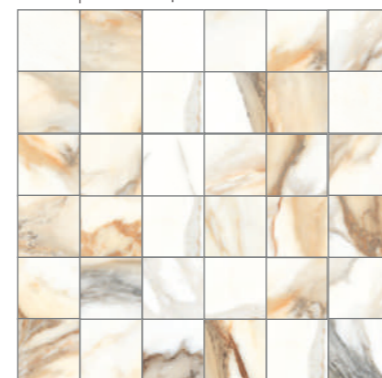

Calacatta Gold Ret - SATIN 3D
Stucco | Grout: Mapei 110