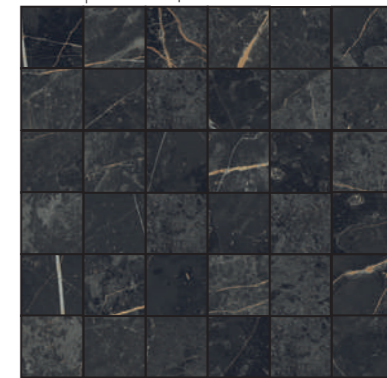

Port Laurent Ret - SATIN 3D
Stucco | Grout: Mapei 119