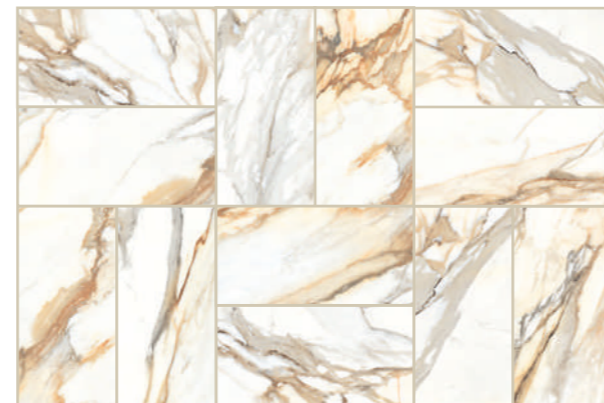

Dolomite Ret - SATIN 3D  
Stucco | Grout: Mapei 119

Palissandro Ret - SATIN 3D  
Stucco | Grout: Mapei 112

Palissandro Ret - SATIN 3D  
Stucco | Grout: Mapei 111

Calacatta Gold Ret - SATIN 3D  
Stucco | Grout: Mapei 103