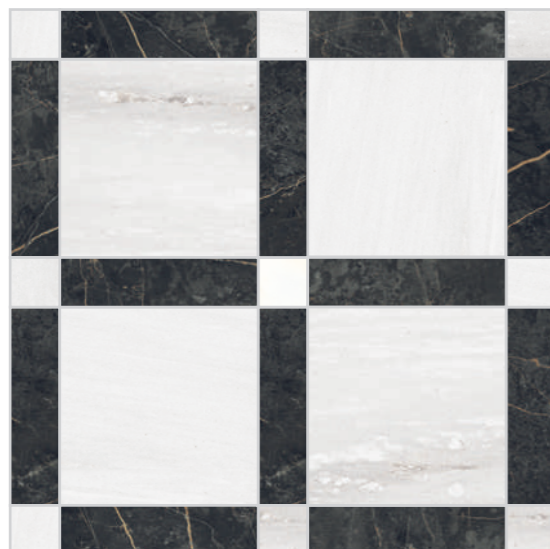

Calacatta Gold - Port Laurent Ret - SATIN 3D  
Stucco | Grout: Mapei 119

Arabesque - Port Laurent Ret - SATIN 3D  
Stucco | Grout: Mapei 111

71

Arabesque - Port Laurent Ret - SATIN 3D  
Stucco | Grout: Mapei 119