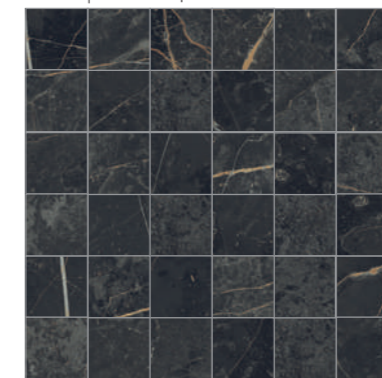

Port Laurent Ret - SATIN 3D
Stucco | Grout: Mapei 112