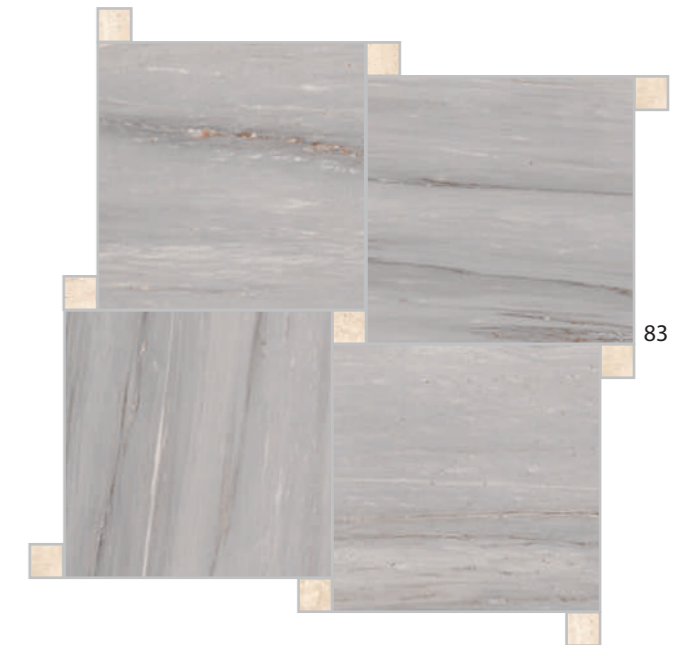

Travertine - Port Laurent Ret - SATIN 3D  
Stucco | Grout: Mapei 130

Calacatta Gold - Port Laurent Ret - SATIN 3D  
Stucco | Grout: Mapei 119

83

Dolomite - Palissandro Ret - SATIN 3D  
Stucco | Grout: Mapei 111