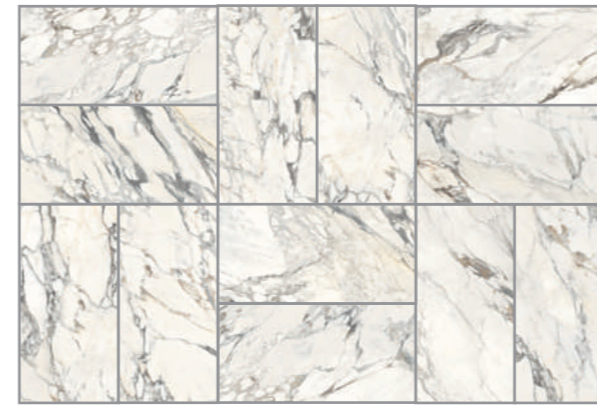

Arabesque Ret - SATIN 3D
Stucco | Grout: Mapei 111