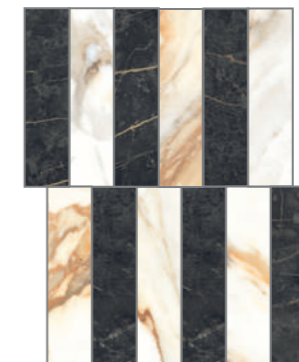

Calacatta Gold - Port Laurent Ret - SATIN 3D
Stucco | Grout: Mapei 112