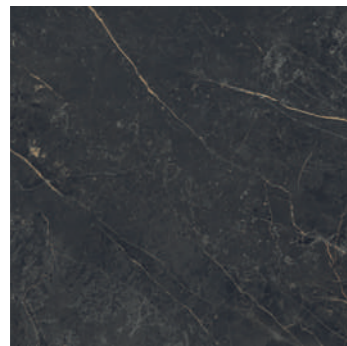

198393 - 60x60 . 24"x24"
Ret - SATIN 3D